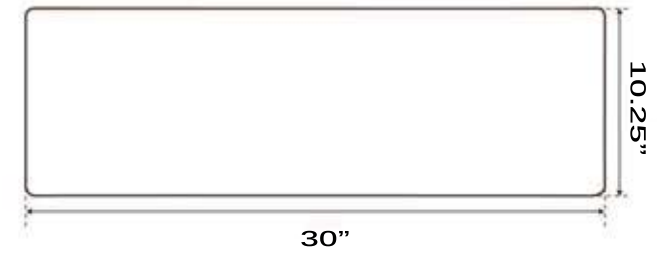

Copper Collection

Copper Farmhouse Apron Handmade Sink

MODEL:
FS302010-WF

TOP VIEW

FRONT VIEW

Overall Dimensions	Large Bowl	Apron Height	Bowl Depth	Drain Dimensions
30"x 20"	27"x 17"	10.25"	10"	3.5" Opening

Please Be Advised

- (Nominal Dimensions*) Actual Dimensions may vary by 1/4"
- Template NOT included
- Custom Cabinet Required

FEATURES

- Premium 16 Guage Copper Sink with Decorative Apron
- Smooth 10" bowl
- Limited Warranty