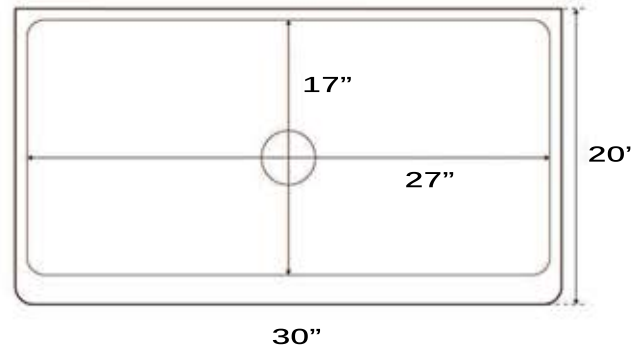

Copper Collection

Copper Farmhouse Apron Handmade Sink

MODEL:
FS302010-WF

TOP VIEW

FRONT VIEW

Overall Dimensions	Large Bowl	Apron Height	Bowl Depth	Drain Dimensions
30"x 20"	27"x 17"	10.25"	10"	3.5" Opening

Please Be Advised

- (Nominal Dimensions*) Actual Dimensions may vary by 1/4"
- Template NOT included
- Custom Cabinet Required

FEATURES

- Premium 16 Guage Copper Sink with Decorative Apron
- Smooth 10" bowl
- Limited Warranty