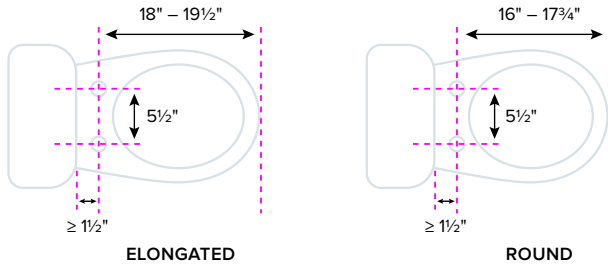

SWASH® SE600

advanced bidet seat

PRODUCT FIT GUIDE

PRODUCT RANGE (SKU/Color)

Elongated Models (shown)

SE600-EW (white)

Round Models

SE600-RW (white)

TECHNICAL SPECIFICATION

Voltage / Frequency	120V / 60Hz
Max Power Consumption	660W
Power Cord Length	3.9 feet
Remote Battery Type	AAA batteries (2)
Seat / Lid Weight Limit	275lbs / 178lbs
Seat Temperature	Adjustable (four levels) 95°F - 104°F
Water Temperature	Adjustable (four levels) 93.2°F - 104°F
Standard Wash	2 minutes
Dimensions	SE600-E: 14.9" (W) x 20.7" (L) x 6.10" (H) SE600-R: 14.9" (W) x 19.5" (L) x 6.10" (H)
Net Weight	SE600-E: 9.7 lbs. SE600-R: 9.5 lbs.
Warranty	Three (3) year limited warranty
Standard Installation Parts Included	7/8" plastic T-valve Chrome 90° elbow bidet hose